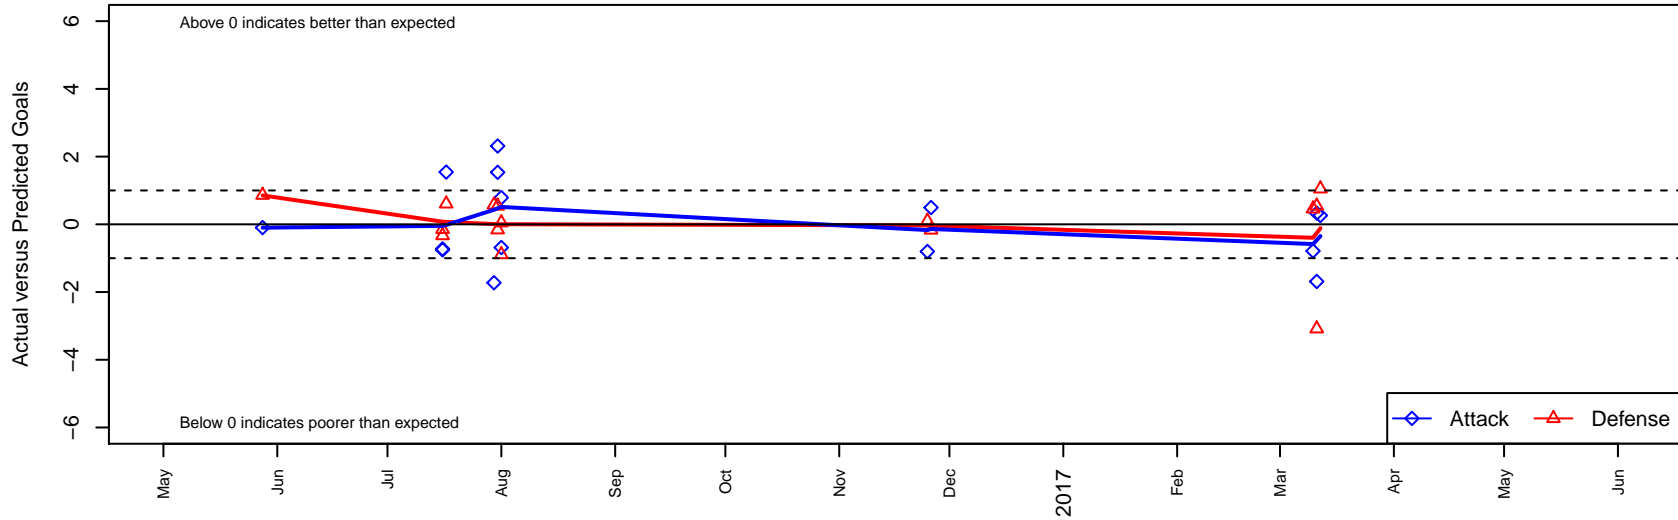

# Albion SC Academy I B00

Albion SC  
 , CAS  
 B00 total strength=1959  
 attack=42.83 defense=71.88

alt names used:  
 Albion SC 2000 Academy I(CAS)  
 ALBION SC 2000 ACADEMY 1 (CAS)  
 ALBION SC 2000 ACADEMY I (CAS)  
 ALBION SC 2000 ACADEMY I (CAS)  
 ALBION SC ACADEMY I B00 (CAS)

Venues played:  
 2016 Americas Cup BU17  
 2016 Albion Cup 2000 Showcase U17  
 2016 Surf Cup Black U17  
 2016 Surf College Showcase Super Black U17  
 2016 NV Players Showcase Mirage U17

**Albion SC Academy I B00**  
 Dots are actual minus expected GF (blue circles) and GA (red triangles).  
 Blue line is smoothed change in attack strength. Red is smoothed change in defense strength.

**attack and defense variance (black dot)  
relative to other teams  
and top 10 in region**

**attack and defense rating  
relative to others at age  
and all opponents in last 13 months**

**attack and defense rating  
relative to others at age  
and all opponents in last 13 months**

**Performance relative to 13 month average**

**Performance relative to 13 month average**

Distribution of opponents  
 Red = Lose zone, Blue = Win zone, Green = Even  
 Black line separates win/lose zones