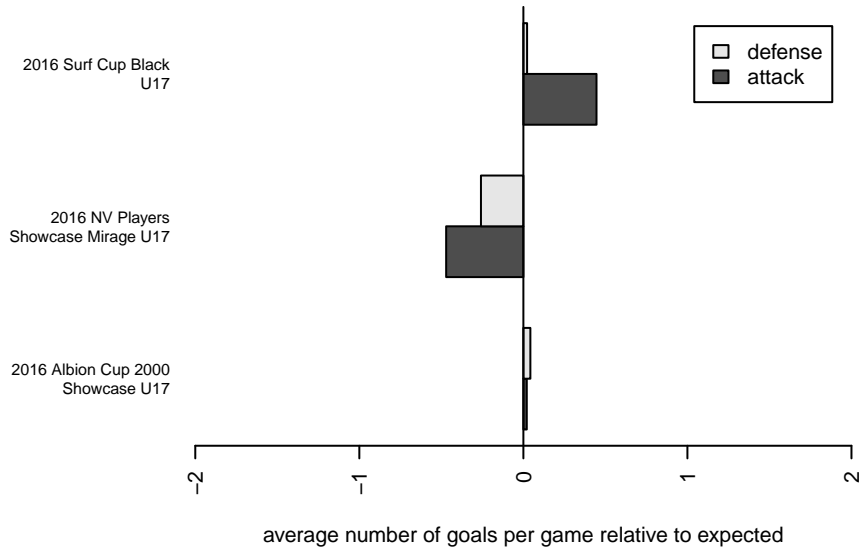

# Albion SC Academy I B00

Albion SC  
 , CAS  
 B00 total strength=1959  
 attack=42.83 defense=71.88

alt names used:  
 Albion SC 2000 Academy I(CAS)  
 ALBION SC 2000 ACADEMY 1 (CAS)  
 ALBION SC 2000 ACADEMY I (CAS)  
 ALBION SC 2000 ACADEMY I (CAS)  
 ALBION SC ACADEMY I B00 (CAS)

Venues played:  
 2016 Americas Cup BU17  
 2016 Albion Cup 2000 Showcase U17  
 2016 Surf Cup Black U17  
 2016 Surf College Showcase Super Black U17  
 2016 NV Players Showcase Mirage U17

**Albion SC Academy I B00**  
 Dots are actual minus expected GF (blue circles) and GA (red triangles).  
 Blue line is smoothed change in attack strength. Red is smoothed change in defense strength.

**attack and defense variance (black dot)  
relative to other teams  
and top 10 in region**

**attack and defense rating  
relative to others at age  
and all opponents in last 13 months**

**attack and defense rating  
relative to others at age  
and all opponents in last 13 months**

**Performance relative to 13 month average**

**Performance relative to 13 month average**

Distribution of opponents  
 Red = Lose zone, Blue = Win zone, Green = Even  
 Black line separates win/lose zones