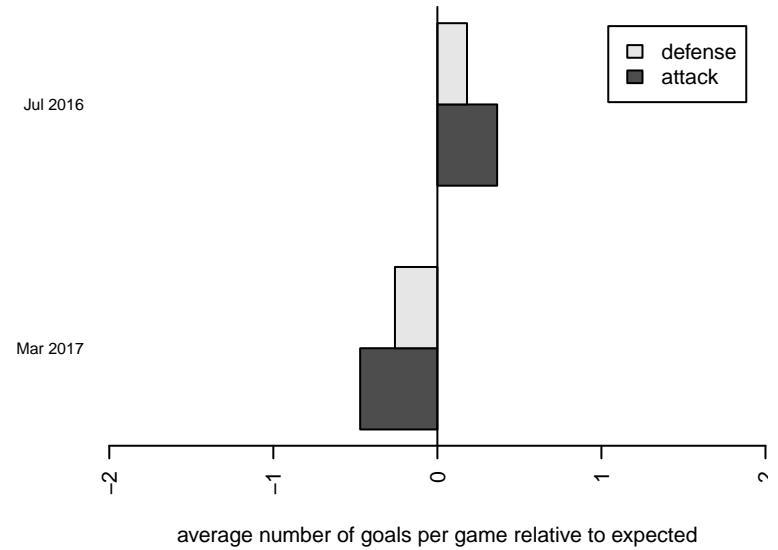

Venues played:  
 2016 Americas Cup BU17  
 2016 Albion Cup 2000 Showcase U17  
 2016 Surf Cup Black U17  
 2016 Surf College Showcase Super Black U17  
 2016 NV Players Showcase Mirage U17

**Albion SC Academy I B00**  
 Dots are actual minus expected GF (blue circles) and GA (red triangles).  
 Blue line is smoothed change in attack strength. Red is smoothed change in defense strength.

**attack and defense variance (black dot)  
relative to other teams  
and top 10 in region**

**attack and defense rating  
relative to others at age  
and all opponents in last 13 months**

**attack and defense rating  
relative to others at age  
and all opponents in last 13 months**

**Performance relative to 13 month average**

**Performance relative to 13 month average**

Distribution of opponents  
 Red = Lose zone, Blue = Win zone, Green = Even  
 Black line separates win/lose zones