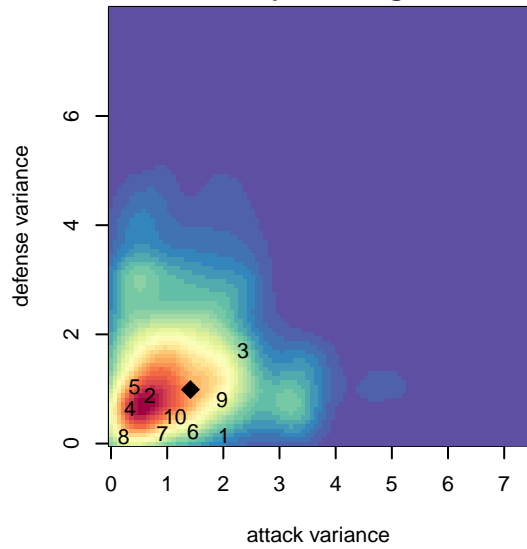

# Albion SC Academy I B00

Albion SC  
 , CAS  
 B00 total strength=1959  
 attack=42.83 defense=71.88

alt names used:  
 Albion SC 2000 Academy I(CAS)  
 ALBION SC 2000 ACADEMY 1 (CAS)  
 ALBION SC 2000 ACADEMY I (CAS)  
 ALBION SC 2000 ACADEMY I (CAS)  
 ALBION SC ACADEMY I B00 (CAS)

Venues played:  
 2016 Americas Cup BU17  
 2016 Albion Cup 2000 Showcase U17  
 2016 Surf Cup Black U17  
 2016 Surf College Showcase Super Black U17  
 2016 NV Players Showcase Mirage U17

**Albion SC Academy I B00**  
 Dots are actual minus expected GF (blue circles) and GA (red triangles).  
 Blue line is smoothed change in attack strength. Red is smoothed change in defense strength.

**attack and defense variance (black dot)  
relative to other teams  
and top 10 in region**

**attack and defense rating  
relative to others at age  
and all opponents in last 13 months**

**attack and defense rating  
relative to others at age  
and all opponents in last 13 months**