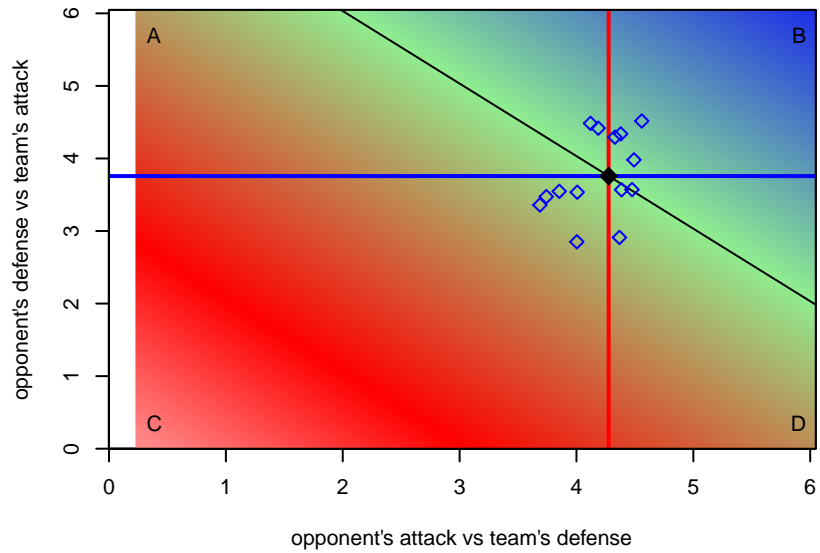

Venues played:  
 2016 Americas Cup BU17  
 2016 Albion Cup 2000 Showcase U17  
 2016 Surf Cup Black U17  
 2016 Surf College Showcase Super Black U17  
 2016 NV Players Showcase Mirage U17

**Albion SC Academy I B00**  
 Dots are actual minus expected GF (blue circles) and GA (red triangles).  
 Blue line is smoothed change in attack strength. Red is smoothed change in defense strength.

**attack and defense variance (black dot)  
relative to other teams  
and top 10 in region**

**attack and defense rating  
relative to others at age  
and all opponents in last 13 months**

**attack and defense rating  
relative to others at age  
and all opponents in last 13 months**

**Performance relative to 13 month average**

**Performance relative to 13 month average**

Distribution of opponents  
 Red = Lose zone, Blue = Win zone, Green = Even  
 Black line separates win/lose zones